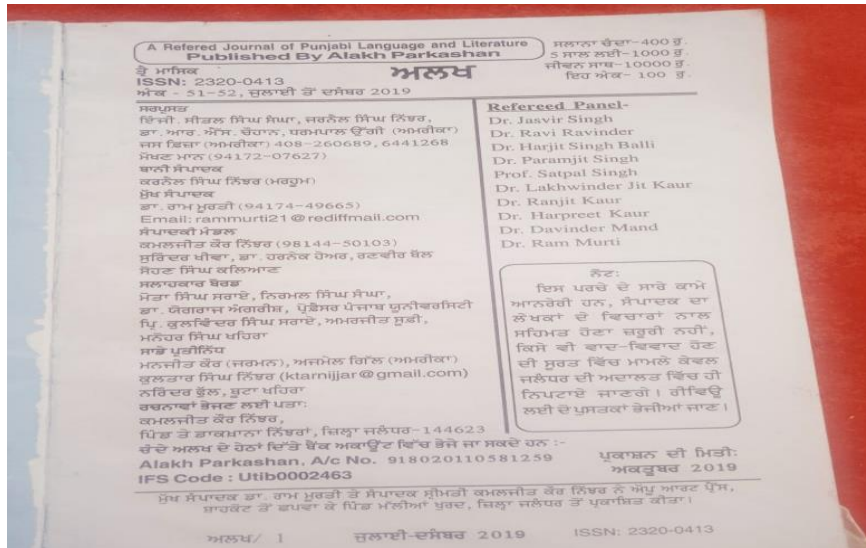

GURU GOBIND SINGH COLLEGE FOR WOMEN

SECTOR 26, CHANDIGARH - 160019

(Affiliated to Panjab University Chandigarh)

(Re-accredited by National Assessment & Accreditation Council, Bangalore)

61. PUNJABI BUJARATAAN DA SABHYACHAARAK VISHLESHAN

Jatinder Kaur
Principal

Guru Gobind Singh College For Women
Sector 26, Chandigarh